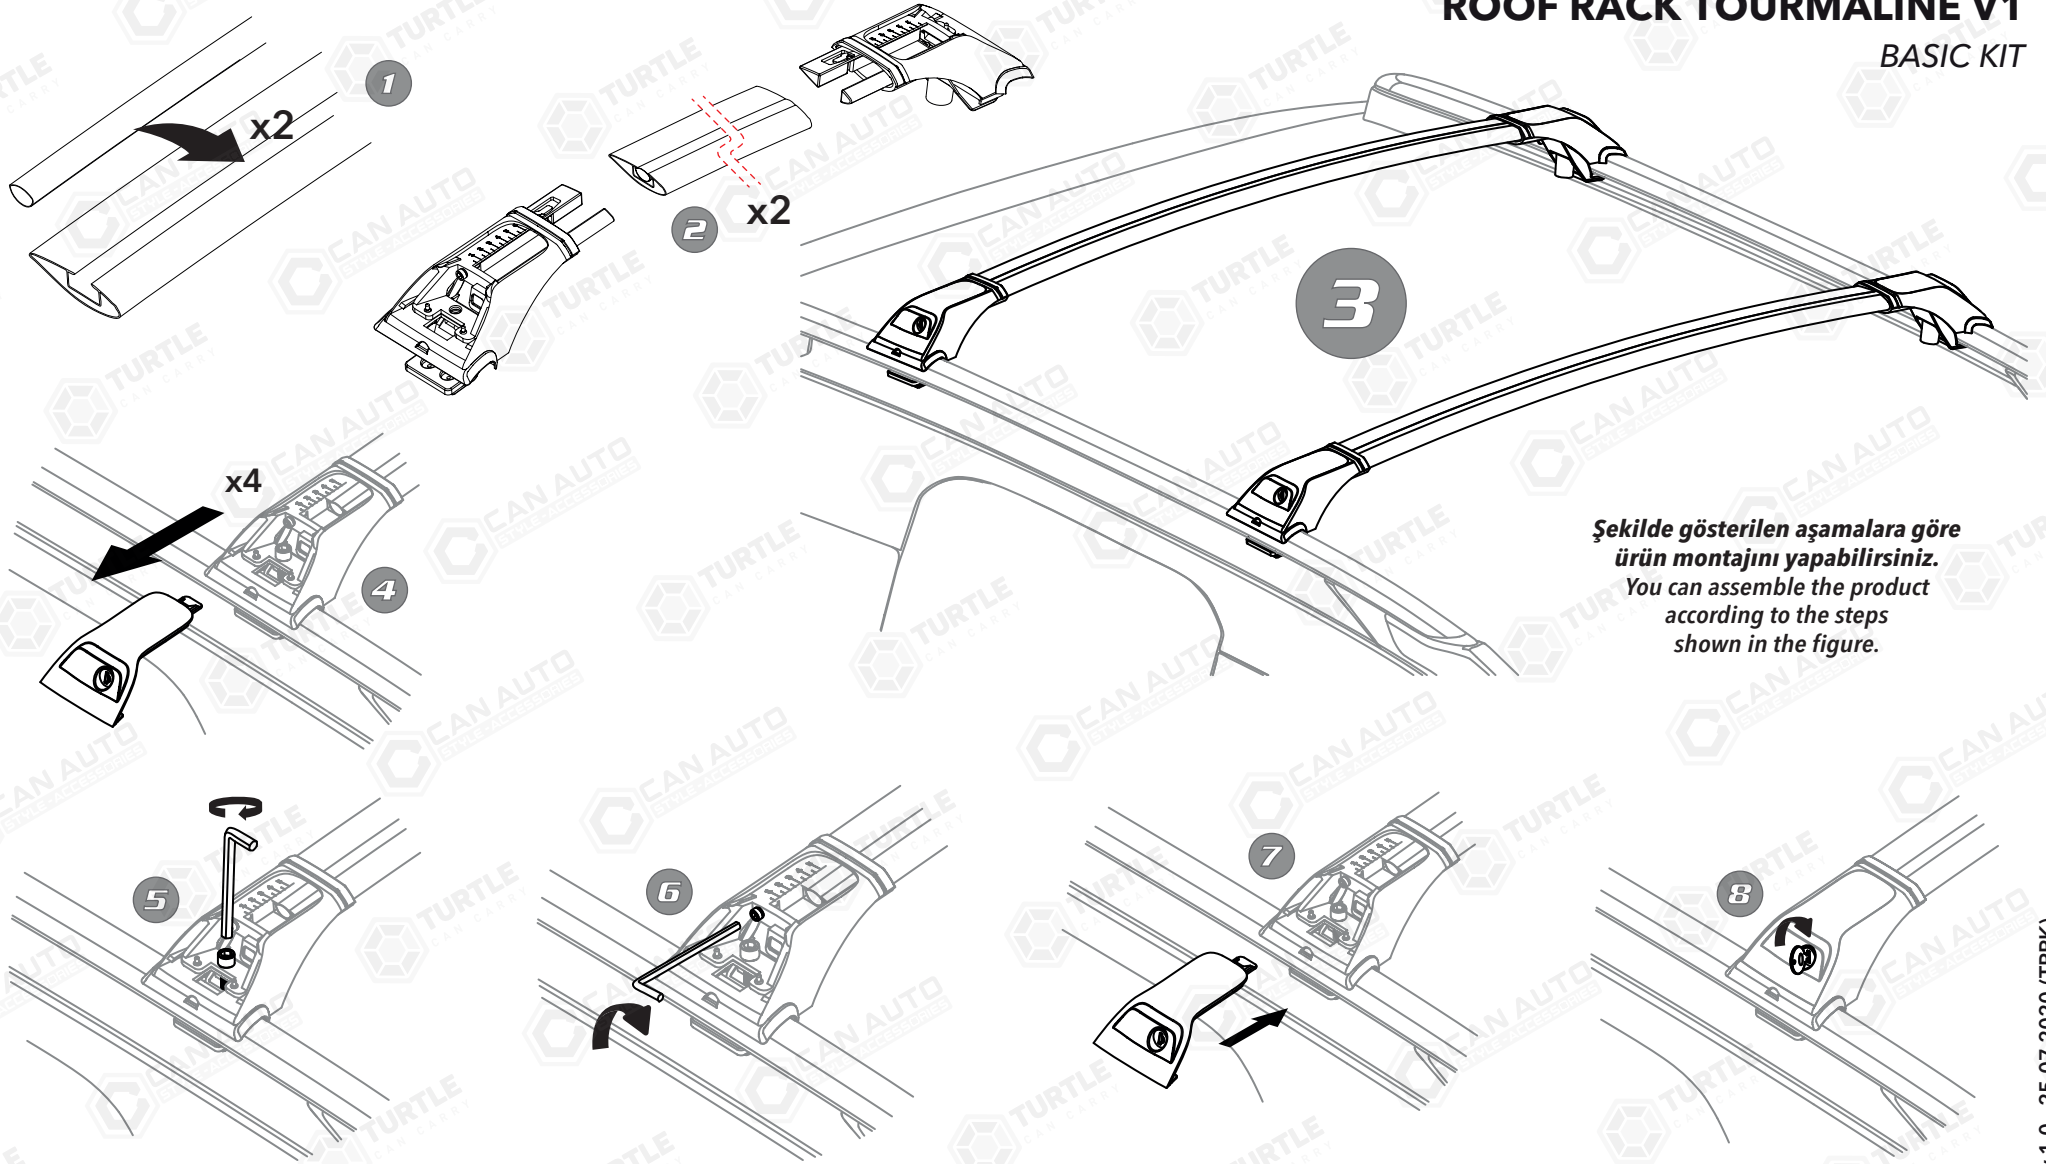

## FIRST TIME INSTALLATION

- \* REMOVE PARTS FROM INSIDE THE PACKAGE AND CHECK THEM ALL
- \* CONTACT YOUR DEALER IF ANY PART IS MISSING OR DAMAGED
- \* USE THE EQUIPMENT SPECIFIED FOR INSTALLATION

NO: 07001

## ROOF RACK TOURMALINE V1

BASIC KIT

**Şekilde gösterilen aşamalara göre ürün montajını yapabilirsiniz.**  
You can assemble the product according to the steps shown in the figure.